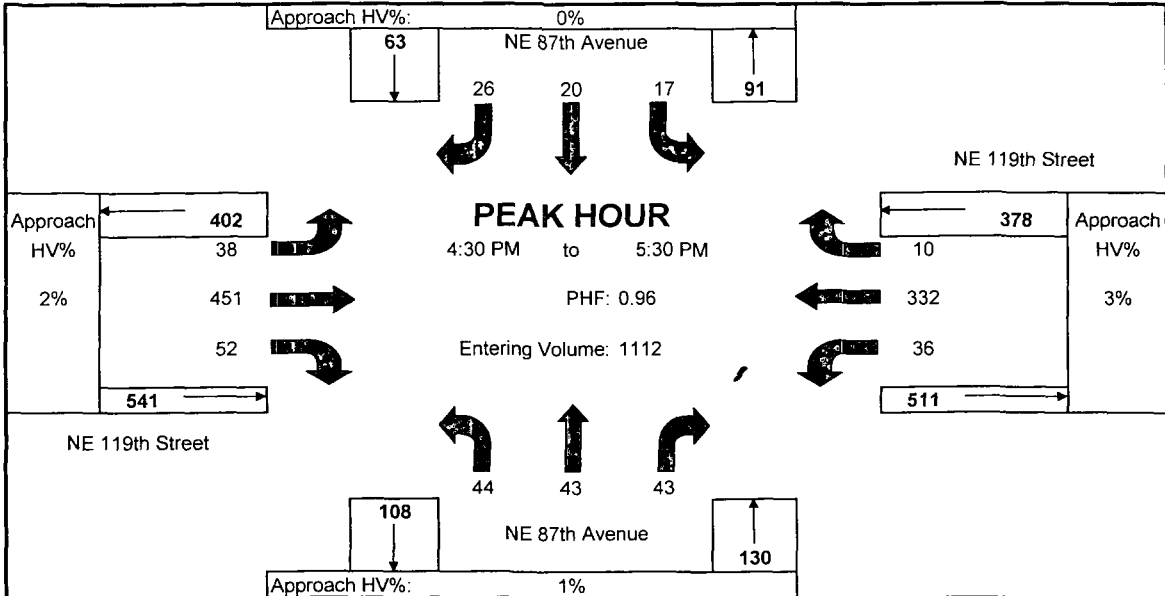

proud past, promising future

CLARK COUNTY
WASHINGTON

LOCATION:
NE 87th Avenue & NE 119th Street
Vancouver, WA

DATE: 3/11/2004
DAY: Wednesday *Thursday*
TIME: 16:00 to 18:00

Time Period	NORTHBOUND			SOUTHBOUND			EASTBOUND			WESTBOUND			TOTAL
	←	↑	→	←	↓	→	↑	→	↓	↓	←	↑	
16:00 16:15	9	11	8	9	6	3	7	103	15	5	86	2	264
16:15 16:30	11	6	4	4	3	1	5	102	10	12	71	5	234
16:30 16:45	9	12	13	4	4	6	9	110	9	8	86	2	272
16:45 17:00	11	13	10	7	7	2	8	104	17	8	94	4	285
17:00 17:15	9	10	9	8	3	5	9	109	16	7	78	3	266
17:15 17:30	15	8	11	7	6	4	12	128	10	13	74	1	289
17:30 17:45	10	6	11	6	6	2	6	120	8	6	59	2	242
17:45 18:00	10	10	11	13	6	5	3	104	9	14	52	2	239
18:00 18:15	0	0	0	0	0	0	0	0	0	0	0	0	0
18:15 18:30	0	0	0	0	0	0	0	0	0	0	0	0	0
18:30 18:45	0	0	0	0	0	0	0	0	0	0	0	0	0
18:45 19:00	0	0	0	0	0	0	0	0	0	0	0	0	0
TOTAL:	84	7					50	880	94	73	600	21	2091
Peak HR %HV:	2%	0							0%	3%	3%	0%	
Peak HR Factor:	0.73	0							0.76	0.69	0.88	0.63	

• Permitto N-S & E-W