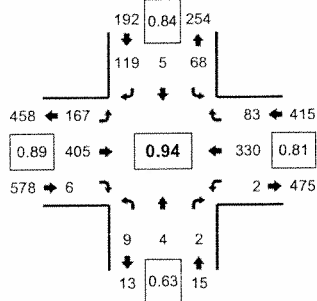

LOCATION: S Parkway Ave -- SW Eaton Blvd
 CITY/STATE: Battleground, WA

QC JOB #: 10566508
 DATE: 12/14/2010

Peak-Hour: 4:00 PM -- 5:00 PM
 Peak 15-Min: 4:00 PM -- 4:15 PM

5-Min Count Period Beginning At	S Parkway Ave (Northbound)				S Parkway Ave (Southbound)				SW Eaton Blvd (Eastbound)				SW Eaton Blvd (Westbound)				Total	Hourly Totals
	Left	Thru	Right	U	Left	Thru	Right	U	Left	Thru	Right	U	Left	Thru	Right	U		
4:00 PM	2	1	1	0	4	1	7	0	14	37	1	0	0	29	5	0	102	
4:05 PM	1	0	0	0	8	1	16	0	14	31	0	0	1	35	3	0	110	
4:10 PM	0	0	0	0	6	0	14	0	24	31	0	0	1	22	8	0	106	
4:15 PM	0	1	0	0	4	0	4	0	12	40	0	0	0	28	12	0	99	
4:20 PM	0	1	0	0	6	1	8	0	9	34	3	0	0	22	6	0	90	
4:25 PM	0	0	0	0	3	1	11	0	14	50	1	0	0	21	4	0	105	
4:30 PM	0	0	0	0	5	0	5	0	10	34	0	0	0	24	4	0	82	
4:35 PM	1	0	1	0	3	0	15	0	7	28	0	0	0	38	10	0	103	
4:40 PM	3	0	0	0	7	0	9	0	13	30	0	0	0	30	9	0	101	
4:45 PM	1	0	0	0	8	1	7	0	21	28	0	0	0	34	7	0	107	
4:50 PM	1	1	0	0	6	0	12	0	13	32	1	0	0	28	7	0	101	
4:55 PM	0	0	0	0	8	0	11	0	16	30	0	0	0	21	8	0	94	1200
5:00 PM	0	0	0	0	6	0	7	0	18	31	0	0	2	22	3	0	89	1187
5:05 PM	0	0	0	0	8	1	12	0	21	33	1	0	0	34	5	0	115	1192
5:10 PM	0	0	1	0	8	0	18	0	19	34	0	0	0	29	2	0	111	1197
5:15 PM	0	0	0	0	1	3	7	0	20	35	2	0	0	29	2	0	99	1197
5:20 PM	0	1	0	0	5	0	11	0	12	48	1	0	0	21	7	0	106	1213
5:25 PM	0	2	0	0	4	0	6	0	22	26	0	0	1	27	5	0	93	1201
5:30 PM	0	0	1	0	7	0	15	0	13	31	0	0	0	19	4	0	90	1209
5:35 PM	0	0	0	0	4	1	7	0	16	28	0	0	0	17	5	0	78	1184
5:40 PM	0	0	0	0	3	0	8	0	11	25	2	0	0	26	7	0	82	1165
5:45 PM	1	0	0	0	5	0	7	0	15	27	2	0	0	23	9	0	89	1147
5:50 PM	0	1	0	0	6	0	7	0	9	36	1	0	0	21	5	0	86	1132
5:55 PM	0	1	0	0	4	1	5	0	15	31	1	0	0	16	5	0	79	1117