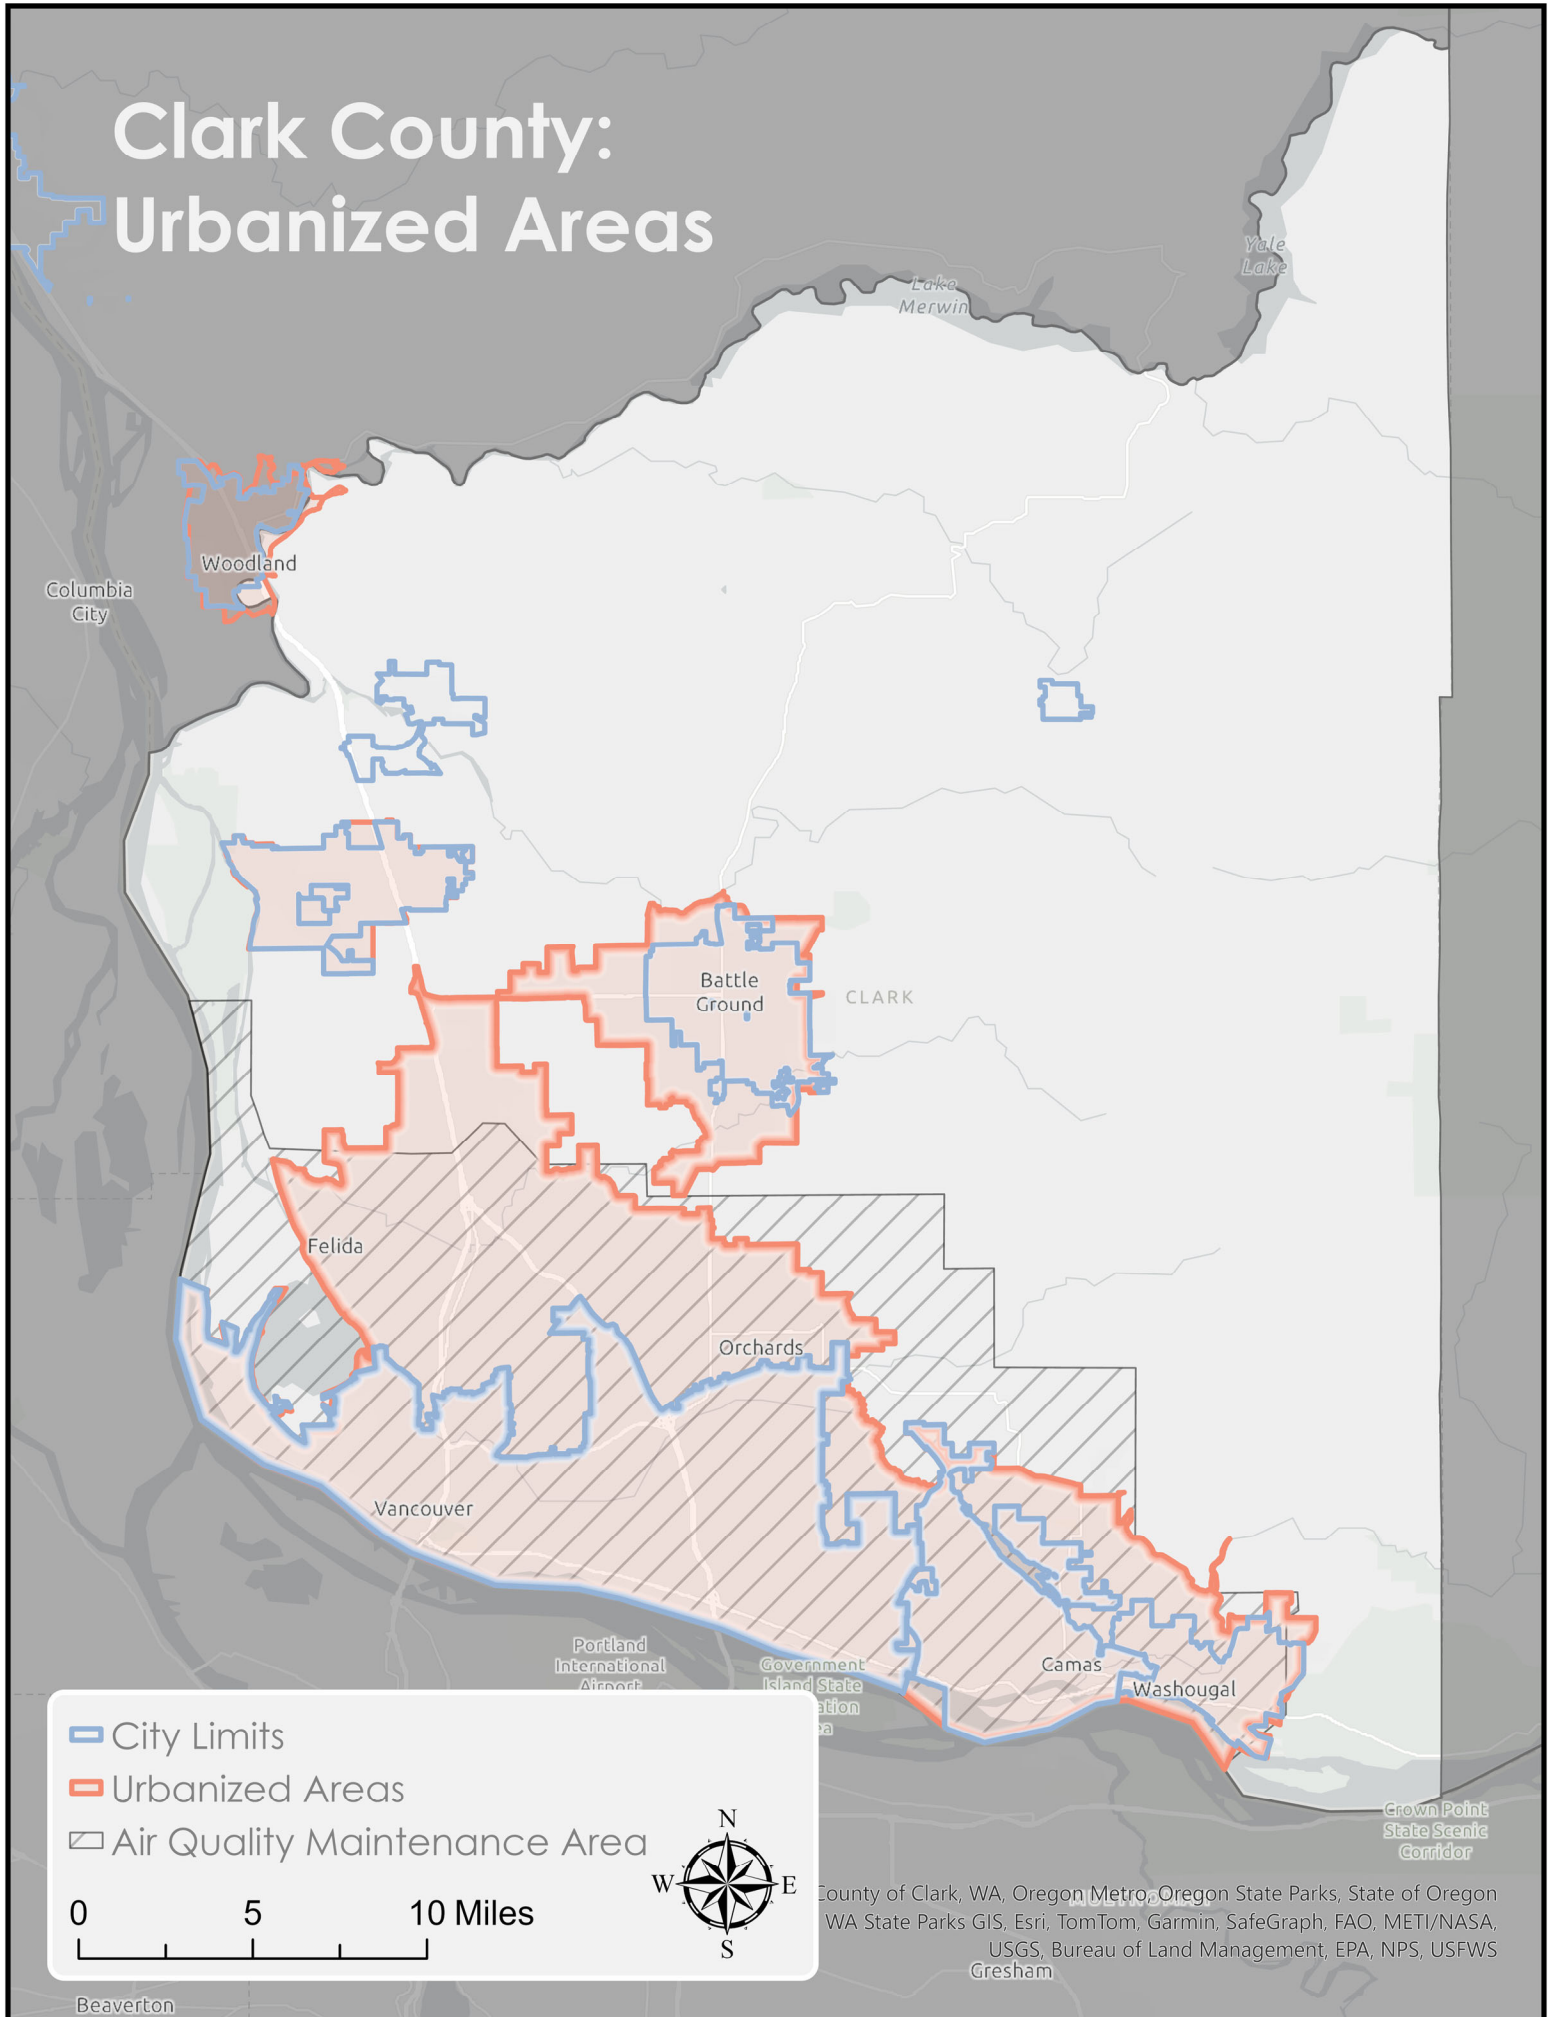

Clark County: Urbanized Areas

- City Limits
- Urbanized Areas
- Air Quality Maintenance Area

County of Clark, WA, Oregon Metro, Oregon State Parks, State of Oregon
WA State Parks GIS, Esri, TomTom, Garmin, SafeGraph, FAO, METI/NASA,
USGS, Bureau of Land Management, EPA, NPS, USFWS
Gresham

Beaverton

White Salmon & Bingen: Urbanized Areas

WSU Facilities Services GIS, Oregon State Parks, State of Oregon GEO, WA State Parks GIS, Esri, TomTom, Garmin, SafeGraph, GeoTechnologies, Inc, METI/NASA, USGS, Bureau of Land Management, EPA, NPS, USDA, USFWS