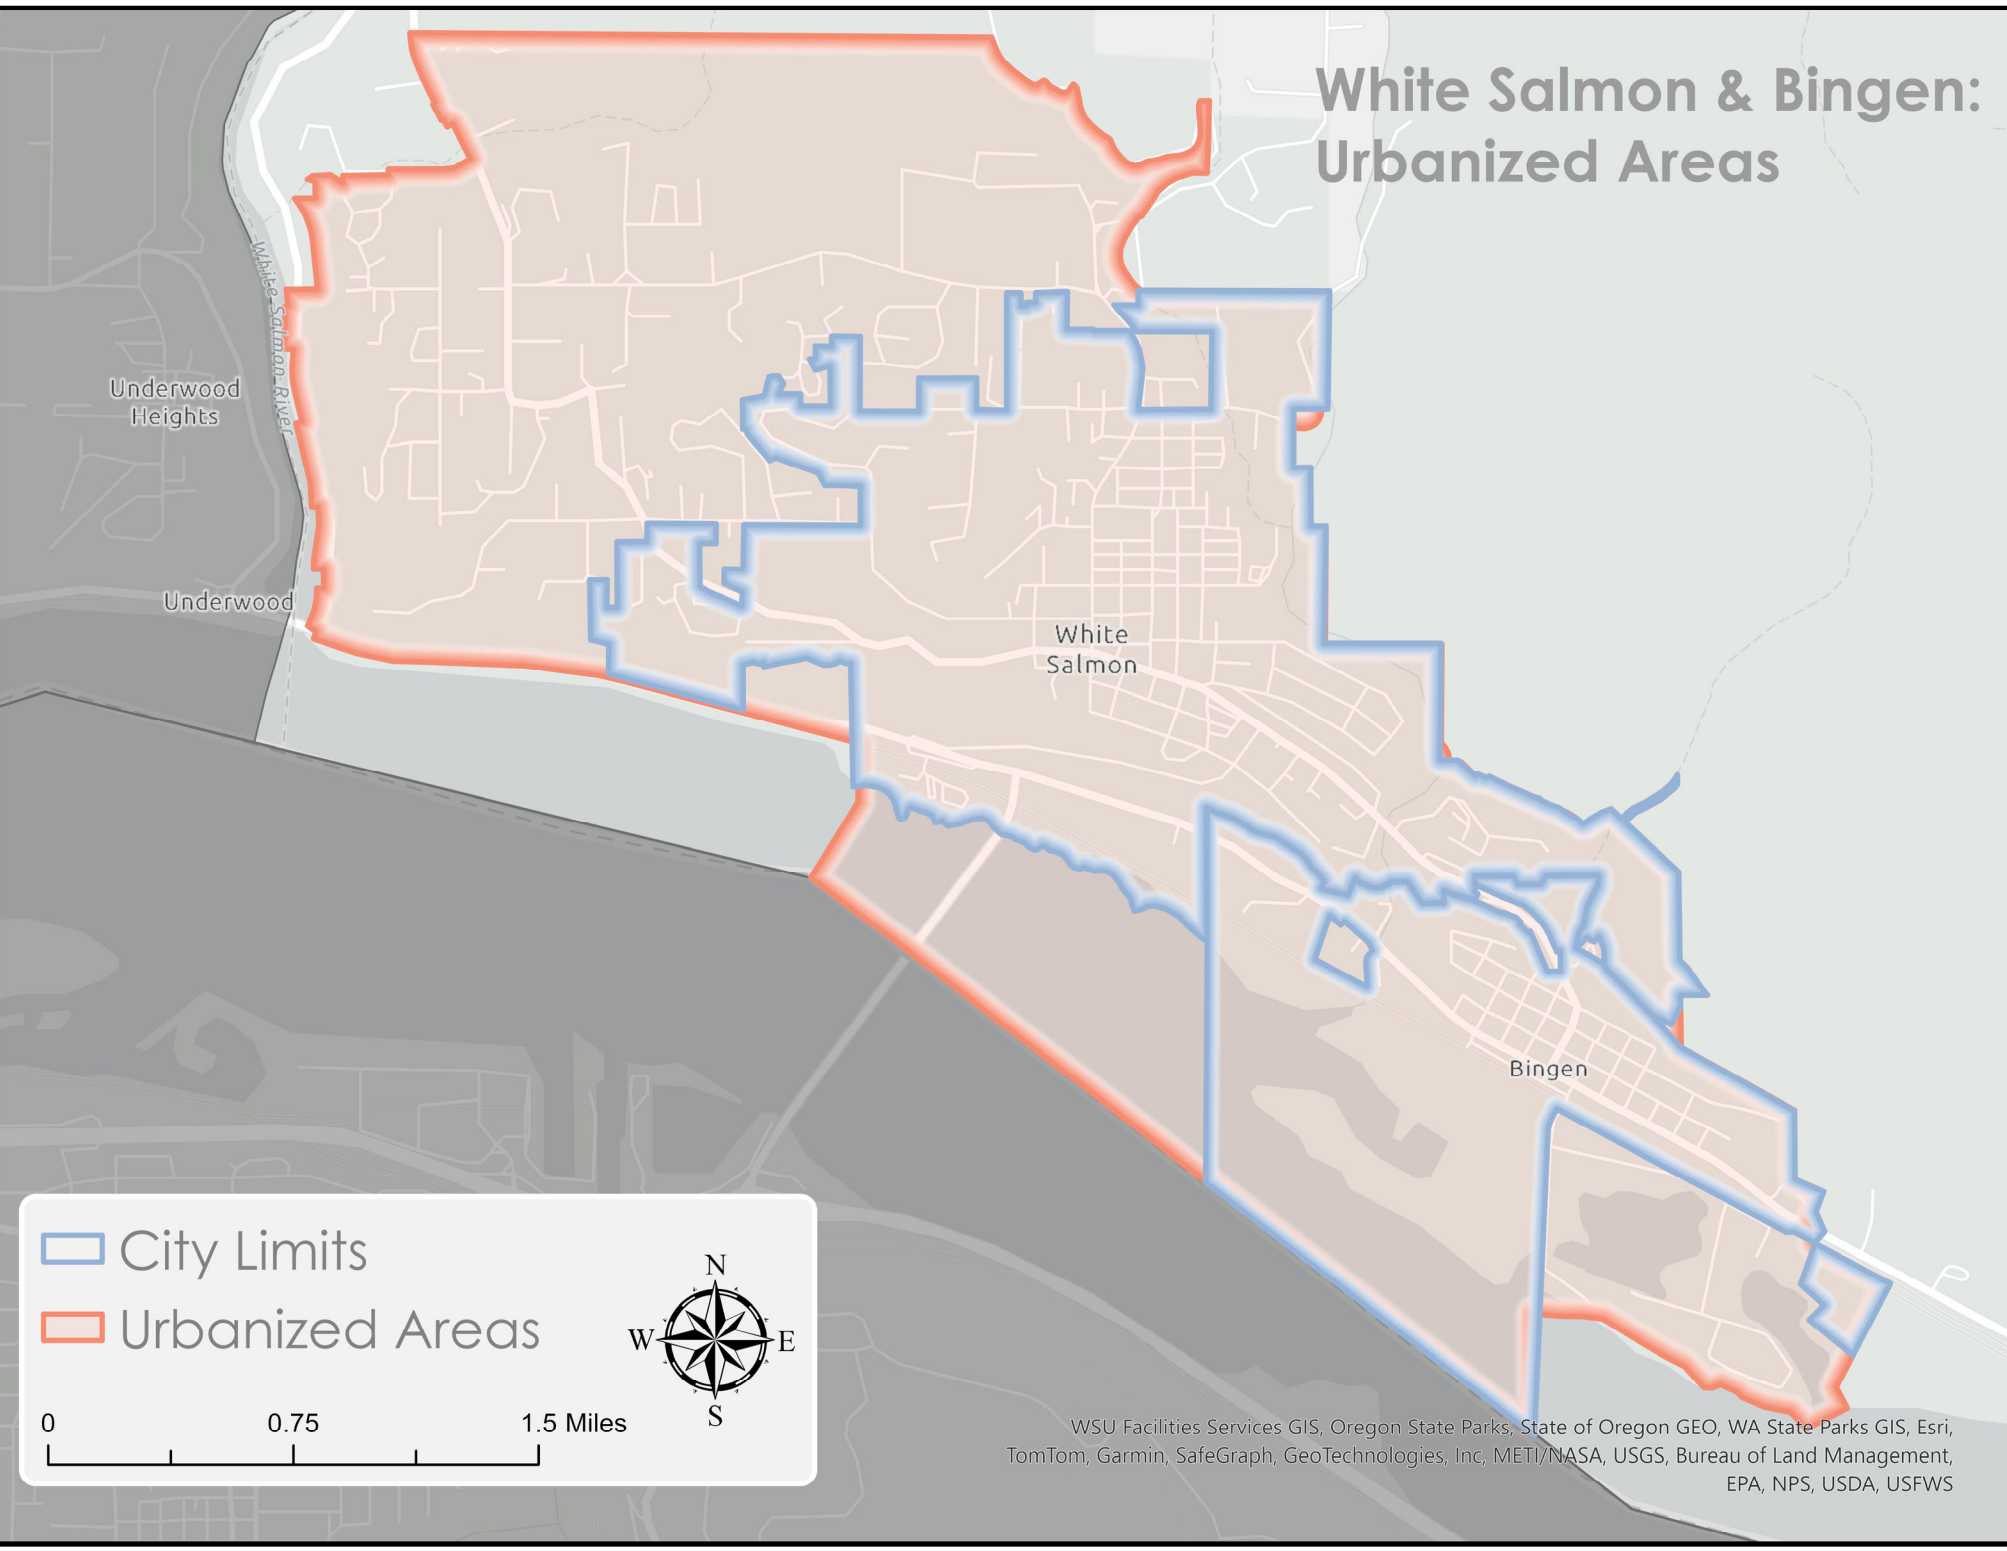

Clark County: Urbanized Areas

- City Limits
- Urbanized Areas
- Air Quality Maintenance Area

County of Clark, WA, Oregon Metro, Oregon State Parks, State of Oregon
WA State Parks GIS, Esri, TomTom, Garmin, SafeGraph, FAO, METI/NASA,
USGS, Bureau of Land Management, EPA, NPS, USFWS
Gresham

Beaverton

White Salmon & Bingen: Urbanized Areas

WSU Facilities Services GIS, Oregon State Parks, State of Oregon GEO, WA State Parks GIS, Esri, TomTom, Garmin, SafeGraph, GeoTechnologies, Inc, METI/NASA, USGS, Bureau of Land Management, EPA, NPS, USDA, USFWS