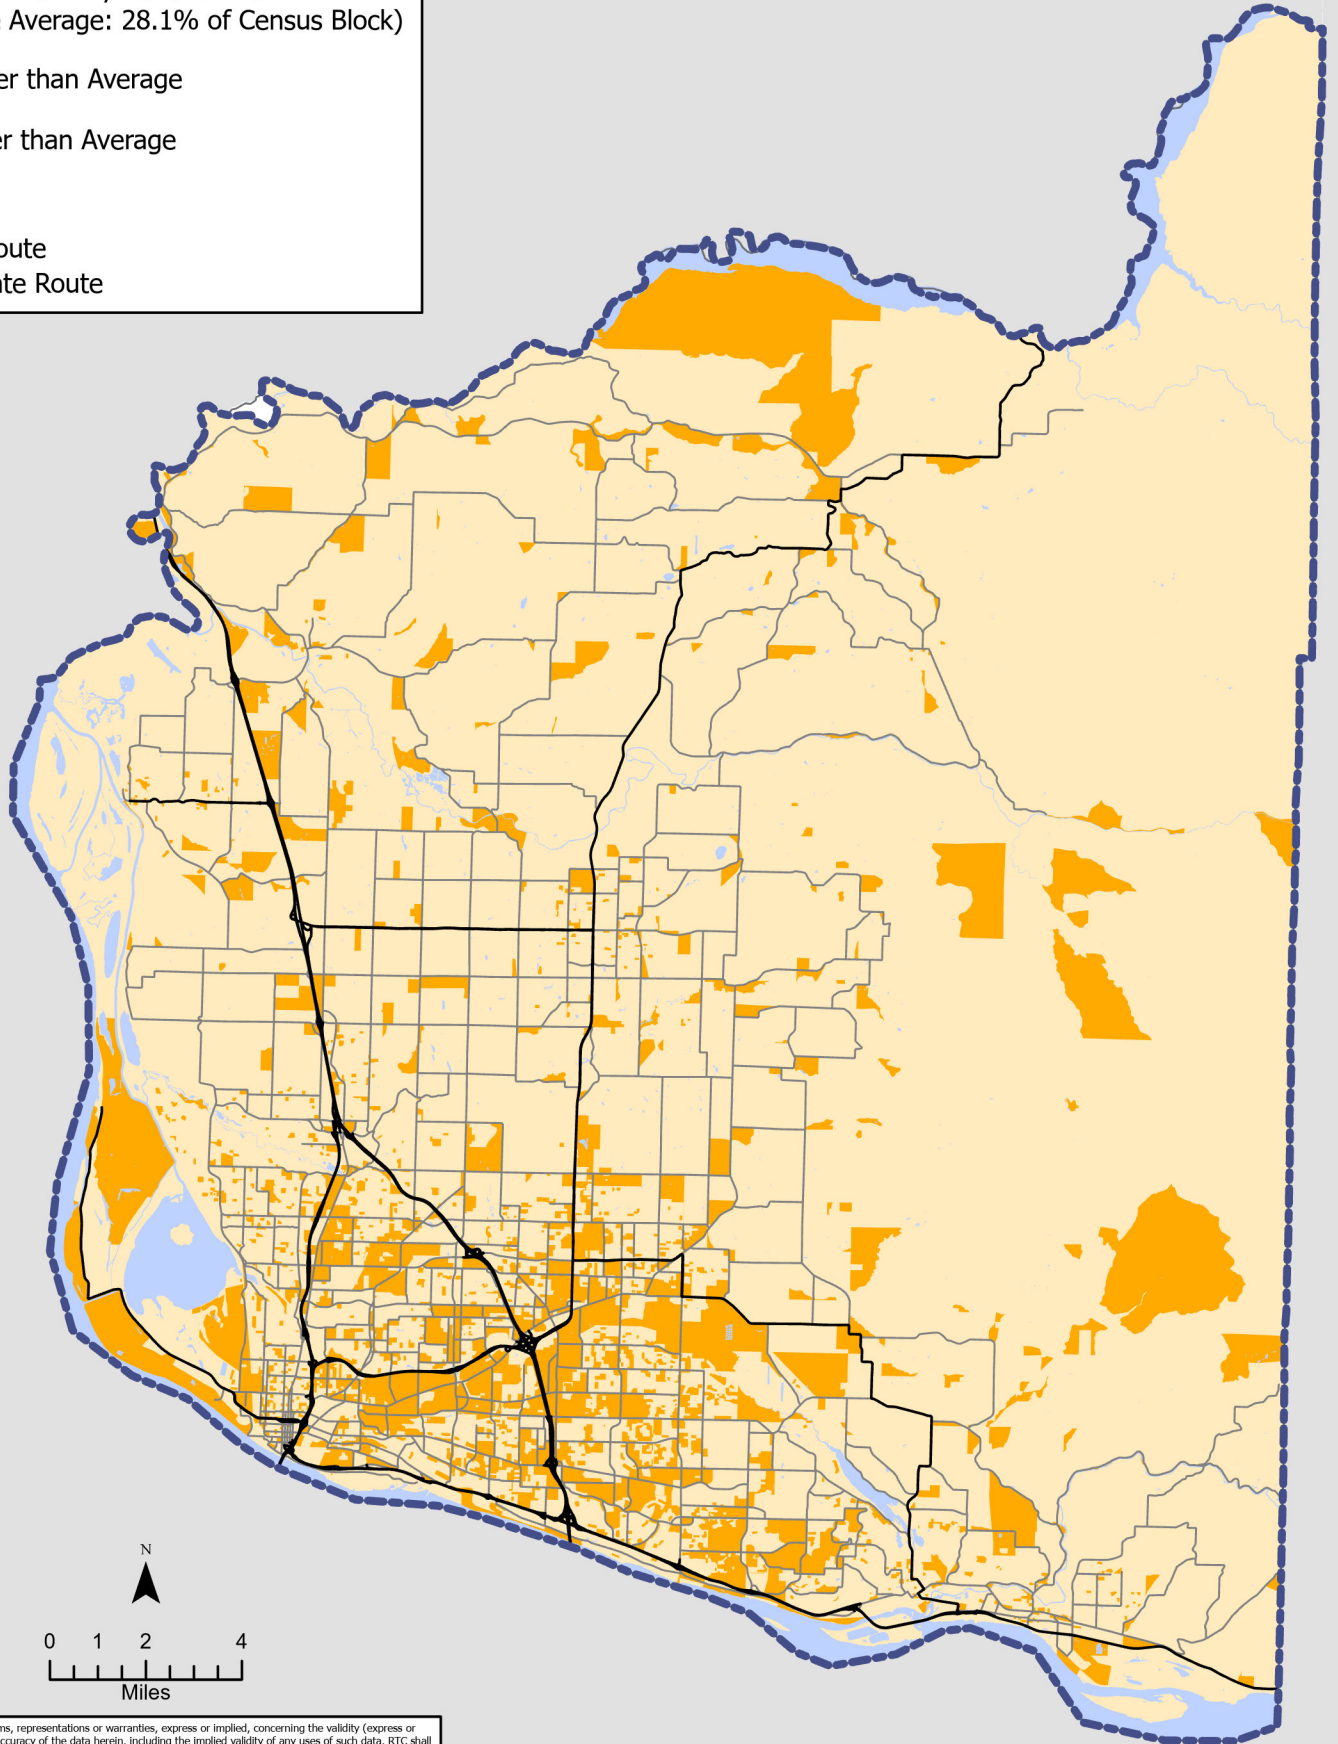

Minority Population: 2020

Clark County, Washington

Legend

Minority Population by Census Block
(Countywide Average: 28.1% of Census Block)

- Higher than Average
- Lower than Average

Roadways

- State Route
- Non-State Route