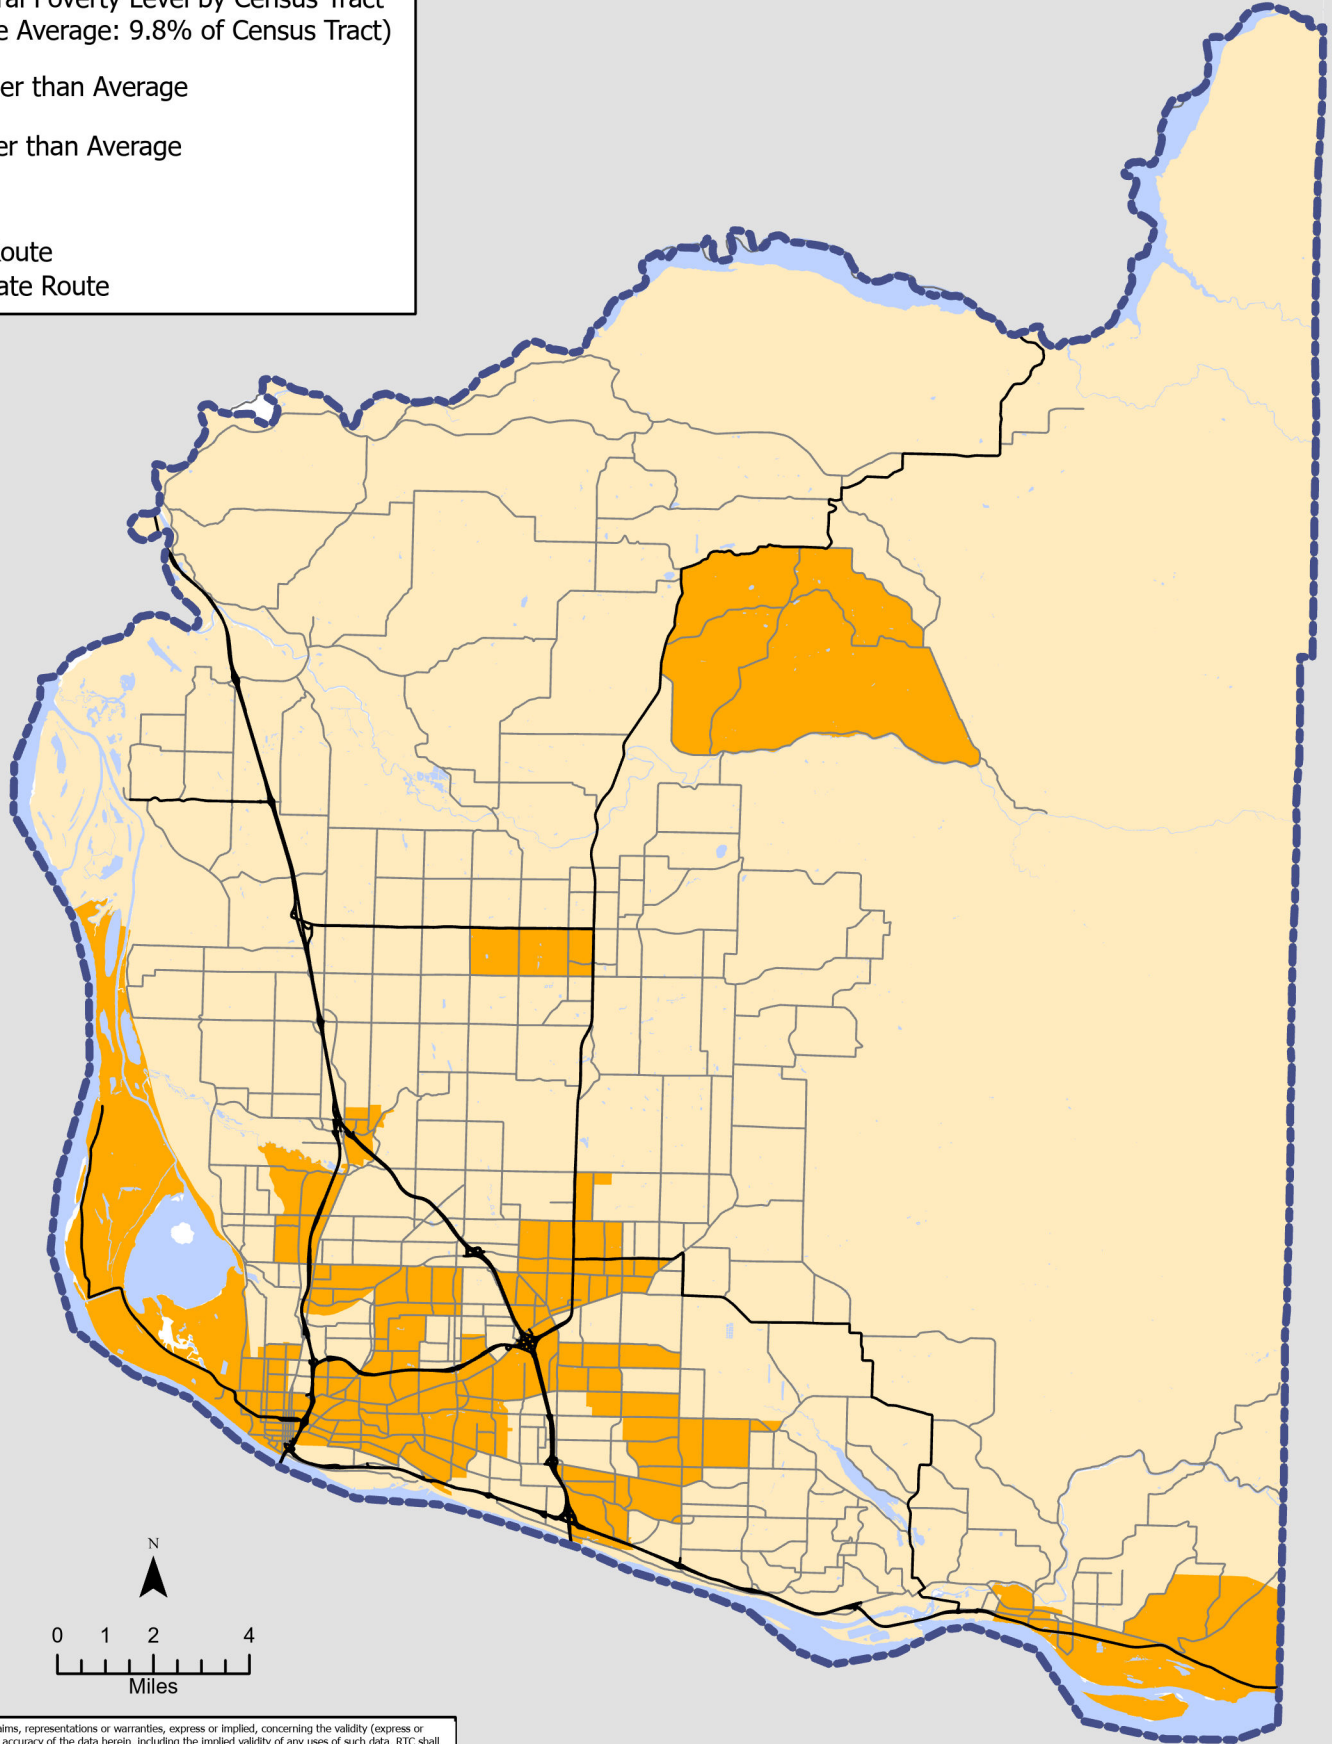

Poverty Status: 2021

Clark County, Washington

Legend

Below Federal Poverty Level by Census Tract
(Countywide Average: 9.8% of Census Tract)

- Higher than Average
- Lower than Average

Roadways

- State Route
- Non-State Route