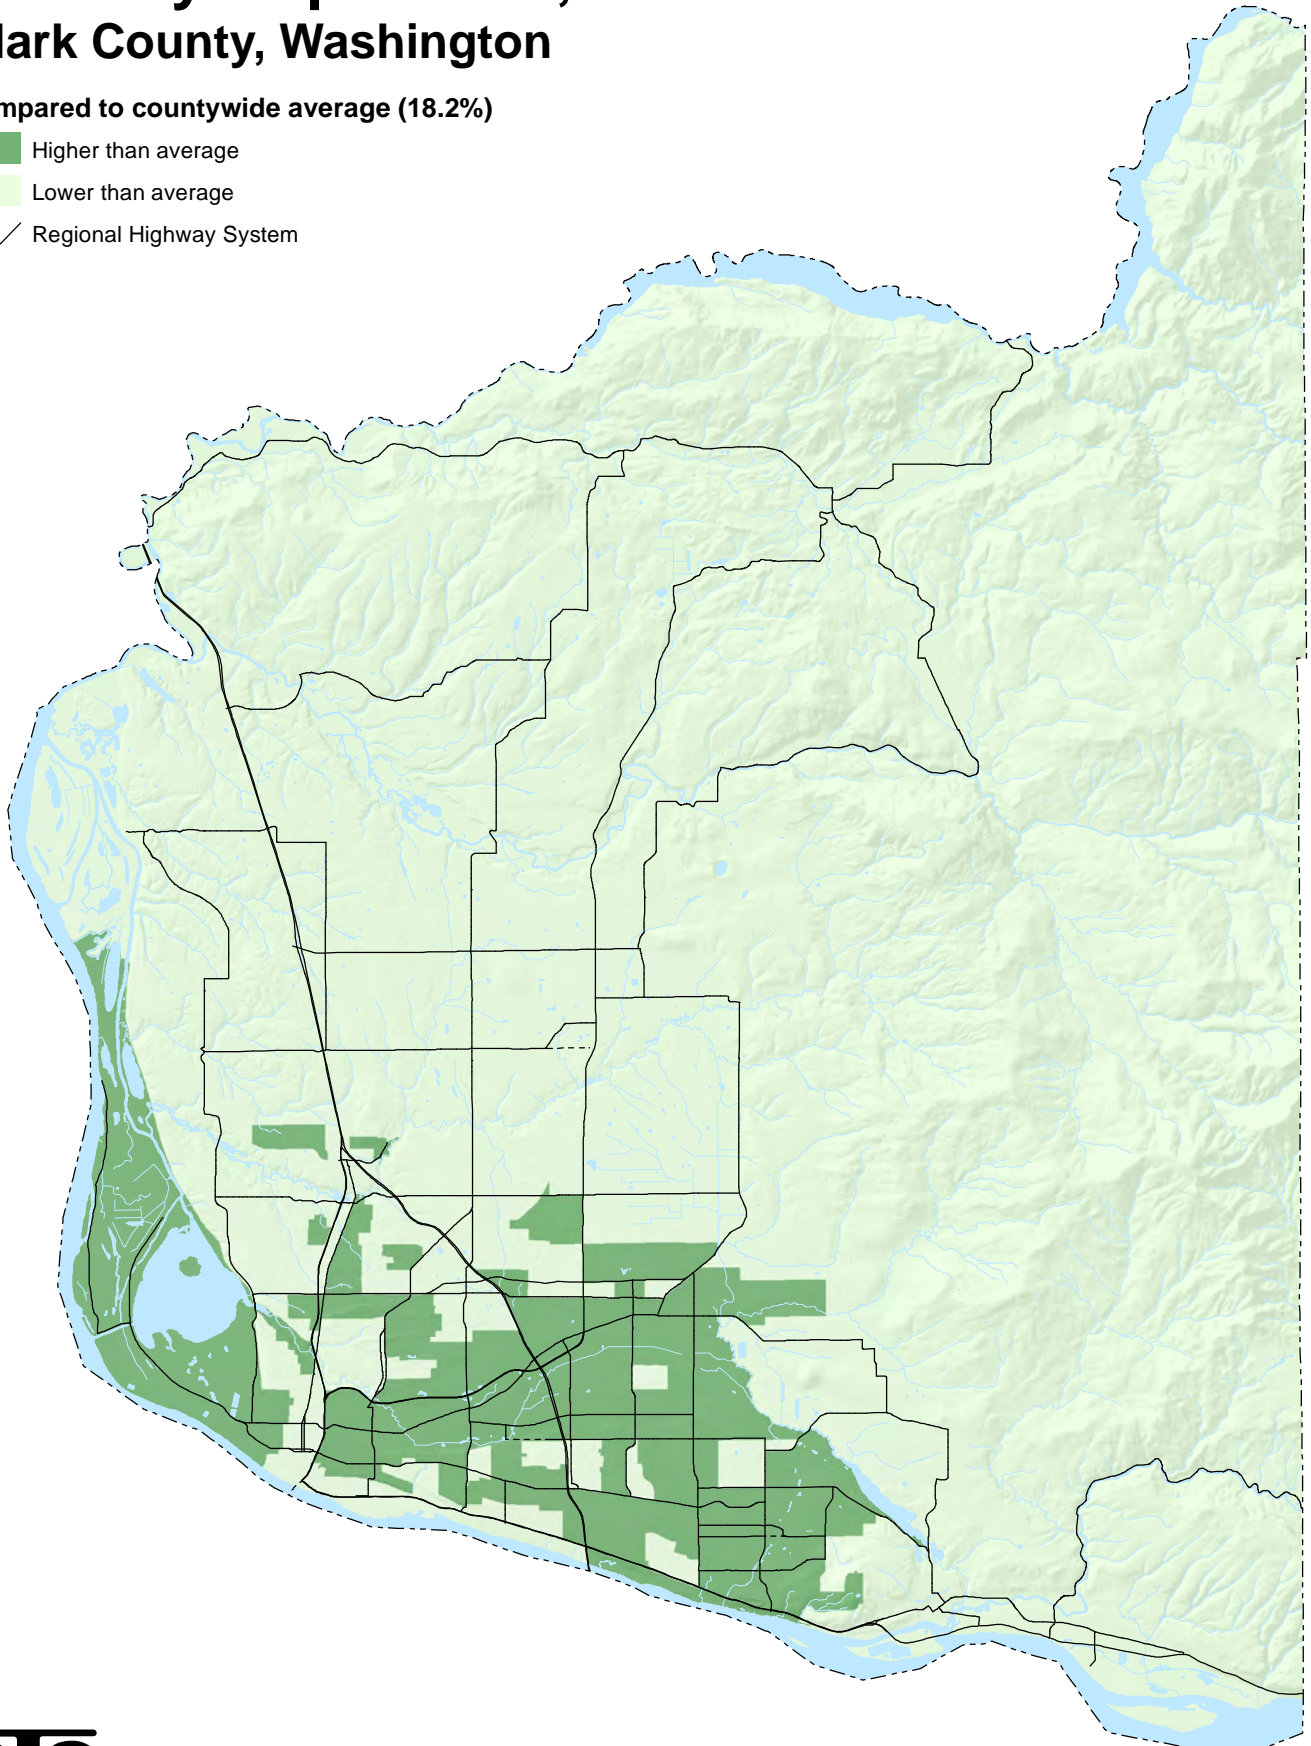

# Minority Population, 2010

## Clark County, Washington

Compared to countywide average (18.2%)

-  Higher than average
-  Lower than average
-  Regional Highway System

Source: 2010 U.S. Census, Summary File 1