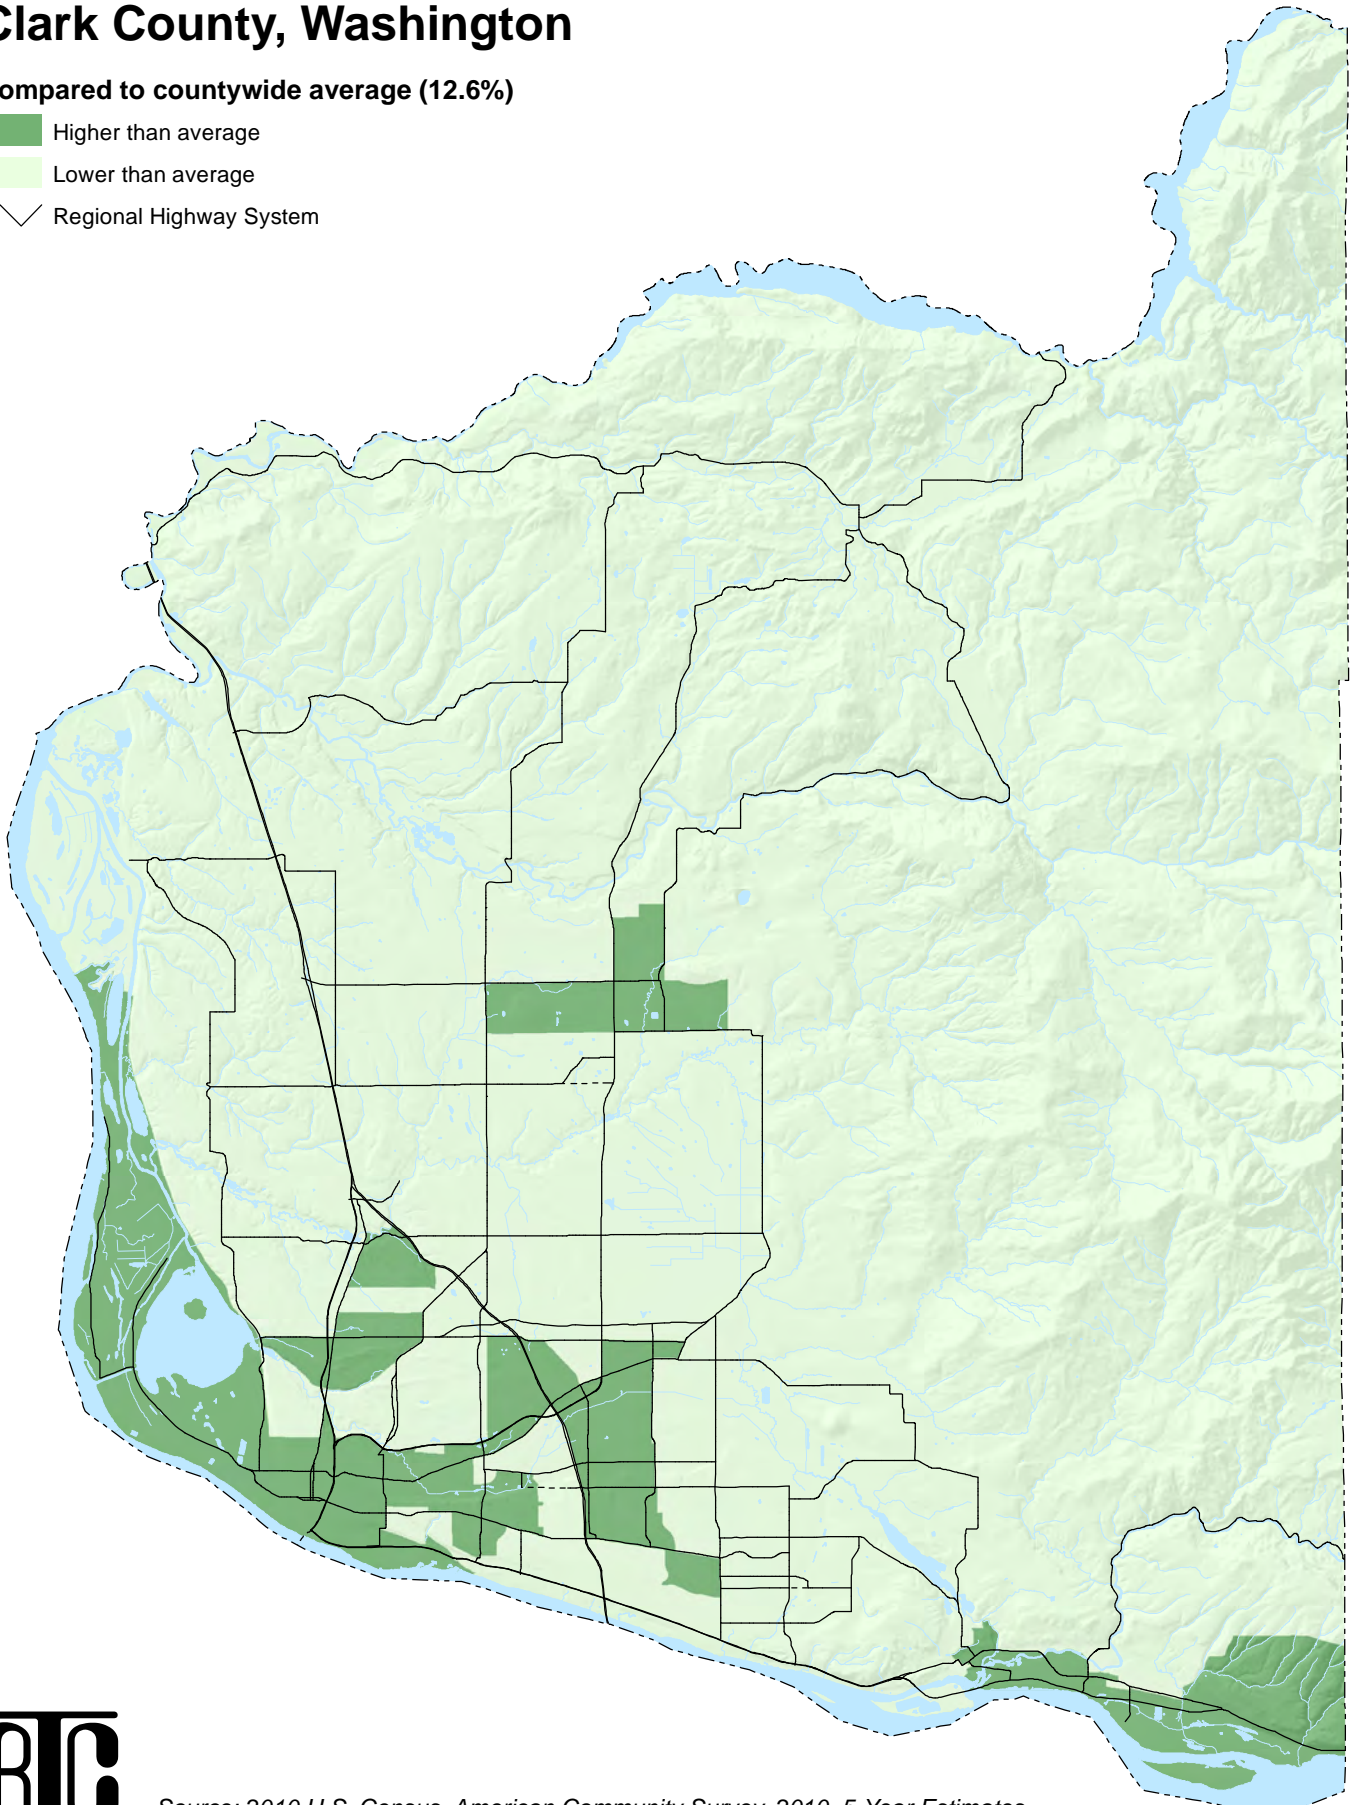

Low-Income Population, 2010

Clark County, Washington

Compared to countywide average (12.6%)

-  Higher than average
-  Lower than average
-  Regional Highway System

Source: 2010 U.S. Census, American Community Survey, 2010, 5-Year Estimates